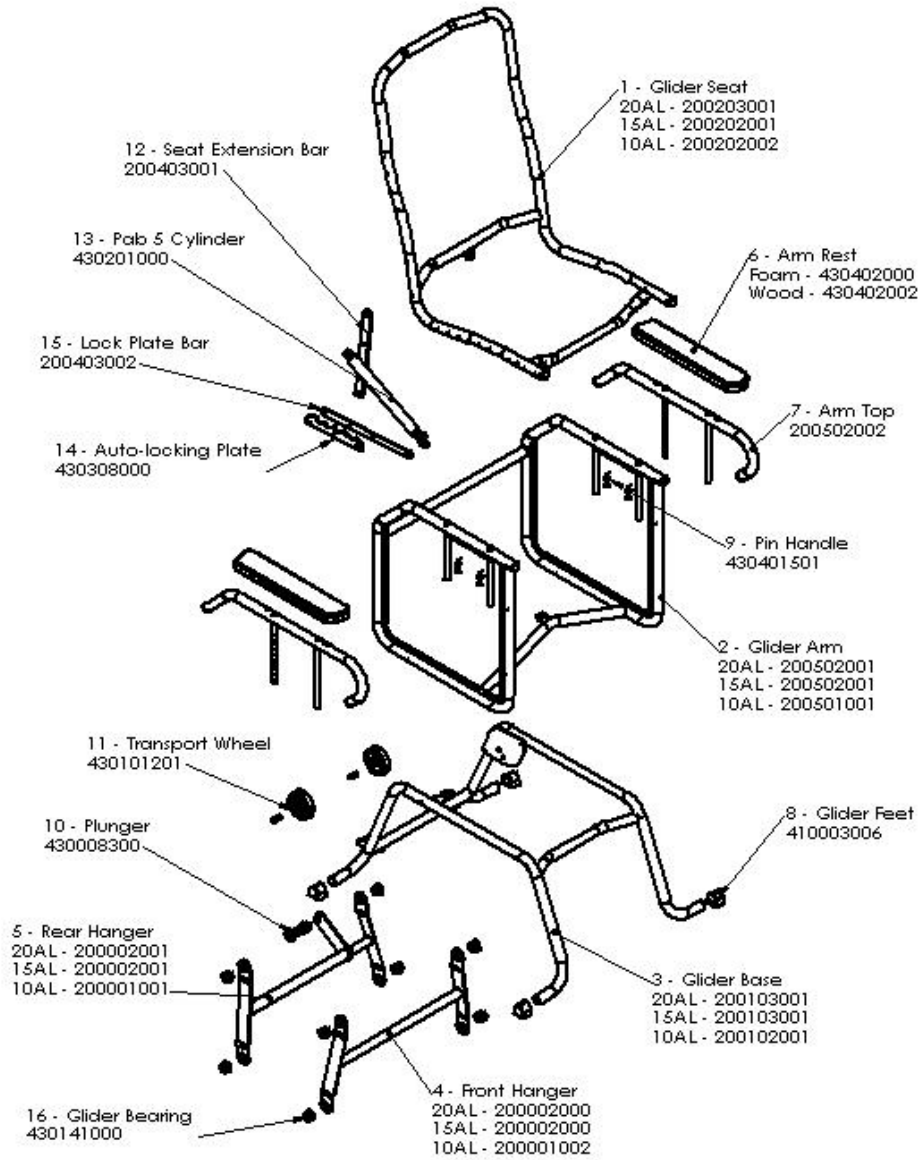

BRODA SEATING
 AUTO-LOCKING GLIDER
 EXPLODED DRAWING
 Jan 2003

By: Tony P